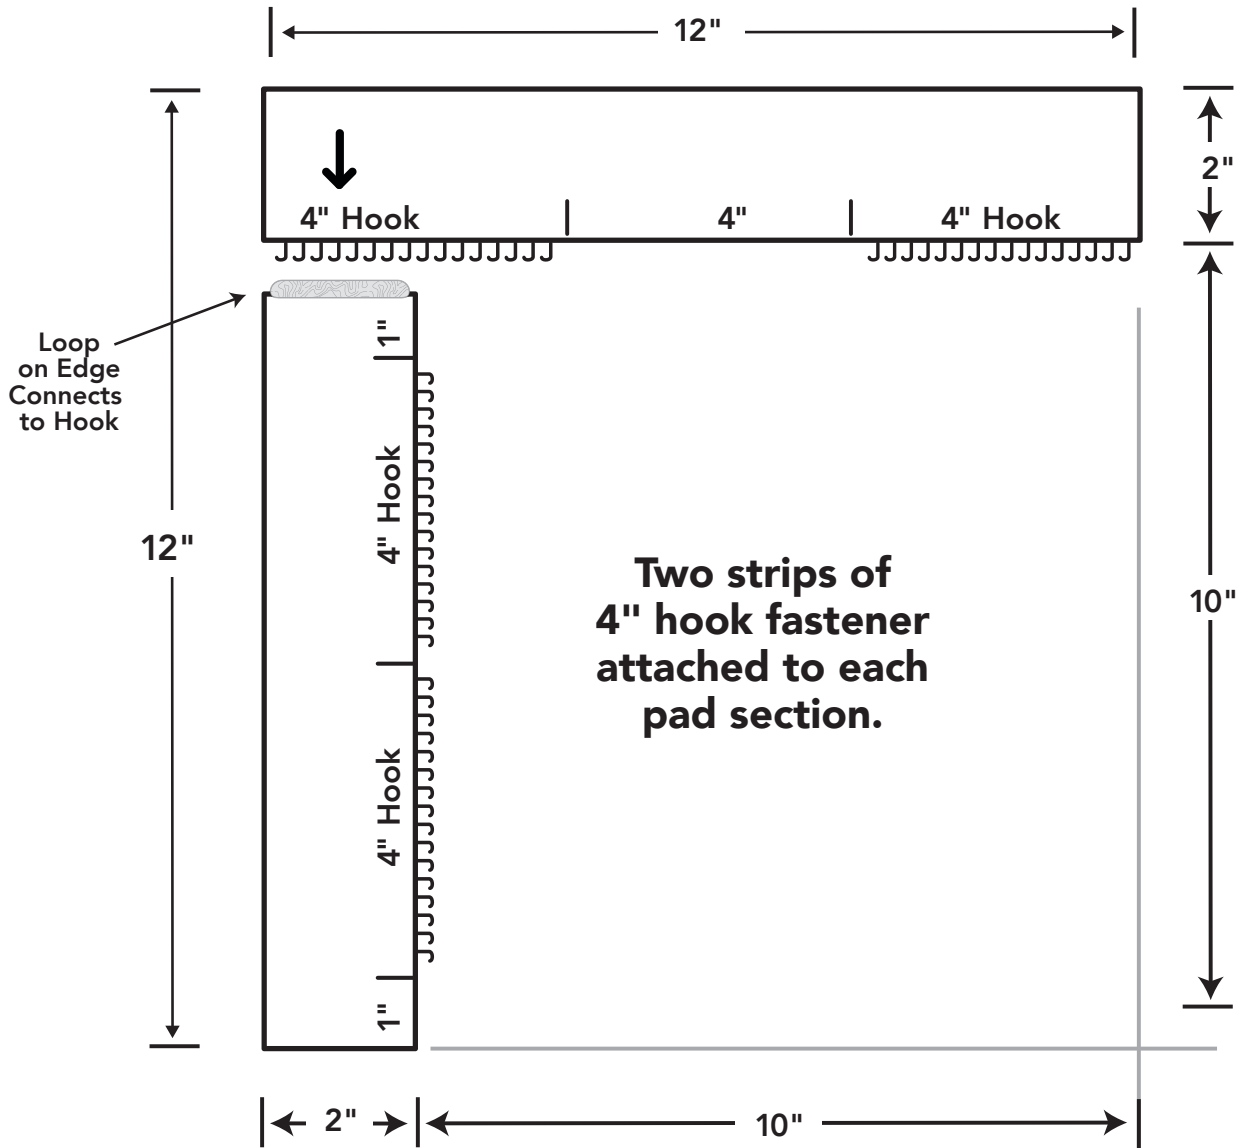

PRODUCT DATA SHEET	
Model Number:	GP-100
Description:	Pit Edge Padding
Size:	

- 2" Crosslink
- 4" Hook connector sticks to carpet

⚠ IMPORTANT CONSUMER PRODUCT HAZARD WARNING — PLEASE READ!

Serious injury (including paralysis or death) could result from any activity involving motion, rotation, and/or height. All users of this equipment assume the risk of serious injury. Mats, pits, and padding cannot and do not eliminate hazards. This product should be used ONLY by properly trained and qualified participants under the supervision of a trained professional instructor. Do not allow use without proper supervision. Do not use a mat with tears, evidence of flattening, and/or other defects. Do not use apparatus with damaged, worn, and/or missing parts. Check for proper positioning of mats and apparatus before each use. Replace this label if it becomes damaged or illegible. This is not a toy.

PRODUCT DATA SHEET	
Model Number:	GP-100
Description:	Pit Edge Padding
Size:	

Important Pit Edge Specifications

⚠ IMPORTANT CONSUMER PRODUCT HAZARD WARNING — PLEASE READ!

Serious injury (including paralysis or death) could result from any activity involving motion, rotation, and/or height. All users of this equipment assume the risk of serious injury. Mats, pits, and padding cannot and do not eliminate hazards. This product should be used ONLY by properly trained and qualified participants under the supervision of a trained professional instructor. Do not allow use without proper supervision. Do not use a mat with tears, evidence of flattening, and/or other defects. Do not use apparatus with damaged, worn, and/or missing parts. Check for proper positioning of mats and apparatus before each use. Replace this label if it becomes damaged or illegible. This is not a toy.