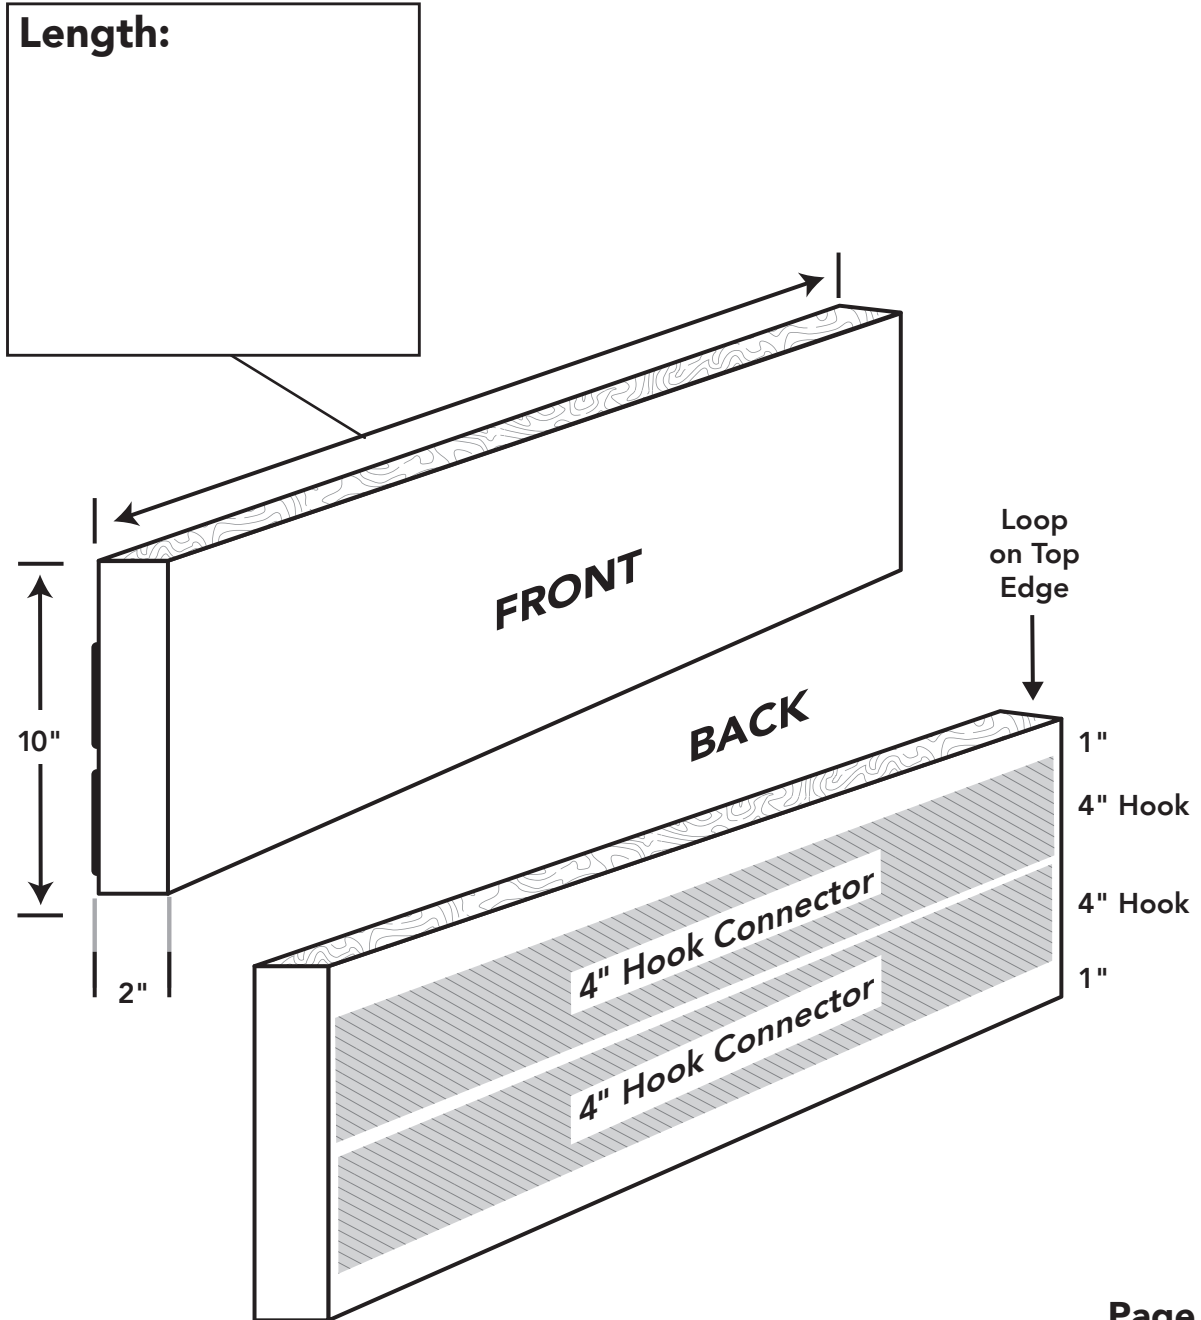

SIDE SECTION 2" Crosslink