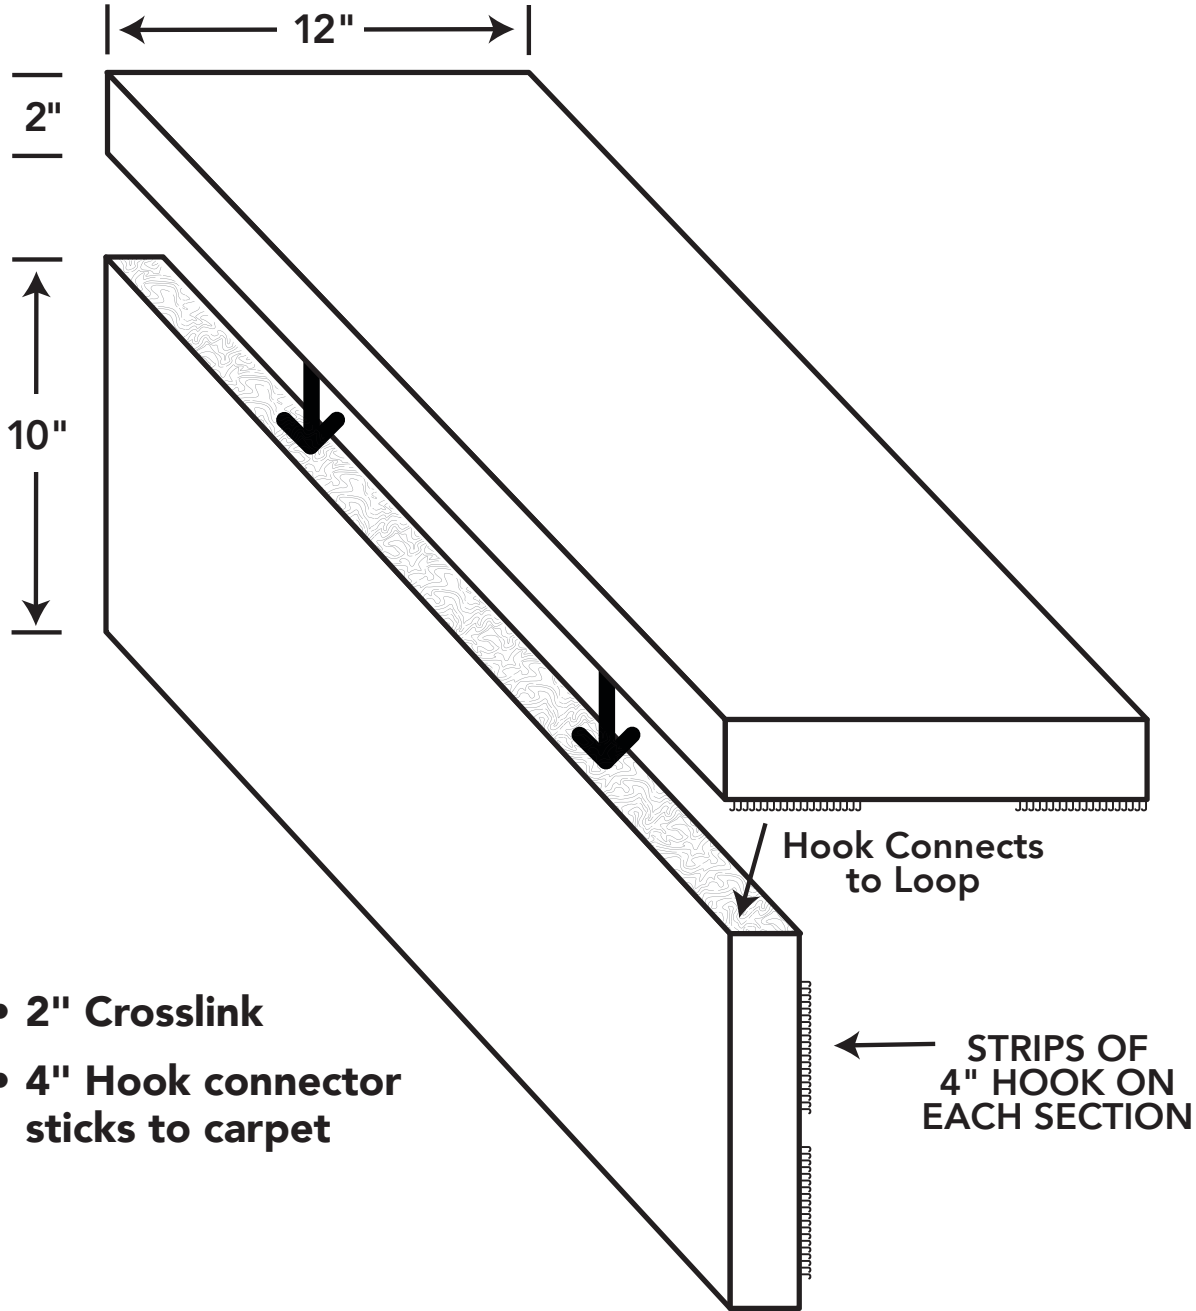

PRODUCT DATA SHEET	
Model Number:	GP-100
Description:	Pit Edge Padding
Size:	

- 2" Crosslink
- 4" Hook connector sticks to carpet

⚠ IMPORTANT CONSUMER PRODUCT HAZARD WARNING — PLEASE READ!

Serious injury (including paralysis or death) could result from any activity involving motion, rotation, and/or height. All users of this equipment assume the risk of serious injury. Mats, pits, and padding cannot and do not eliminate hazards. This product should be used ONLY by properly trained and qualified participants under the supervision of a trained professional instructor. Do not allow use without proper supervision. Do not use a mat with tears, evidence of flattening, and/or other defects. Do not use apparatus with damaged, worn, and/or missing parts. Check for proper positioning of mats and apparatus before each use. Replace this label if it becomes damaged or illegible. This is not a toy.

PRODUCT DATA SHEET	
Model Number:	GP-100
Description:	Pit Edge Padding
Size:	

Important Pit Edge Specifications

⚠ IMPORTANT CONSUMER PRODUCT HAZARD WARNING — PLEASE READ!

Serious injury (including paralysis or death) could result from any activity involving motion, rotation, and/or height. All users of this equipment assume the risk of serious injury. Mats, pits, and padding cannot and do not eliminate hazards. This product should be used ONLY by properly trained and qualified participants under the supervision of a trained professional instructor. Do not allow use without proper supervision. Do not use a mat with tears, evidence of flattening, and/or other defects. Do not use apparatus with damaged, worn, and/or missing parts. Check for proper positioning of mats and apparatus before each use. Replace this label if it becomes damaged or illegible. This is not a toy.