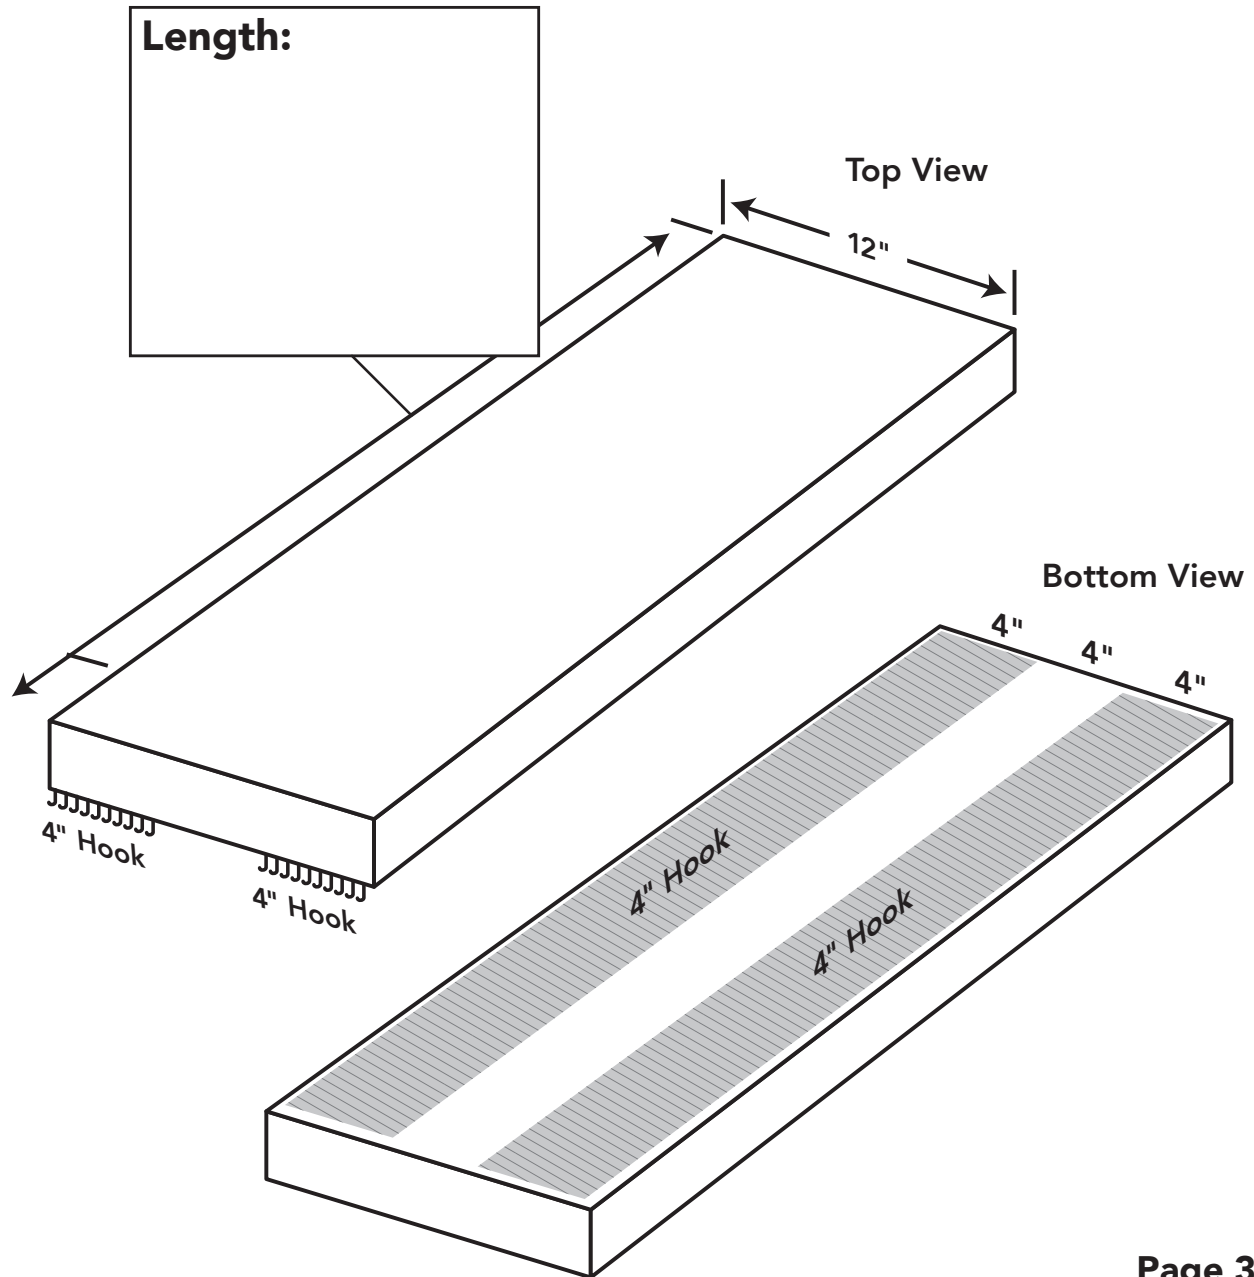

⚠ IMPORTANT CONSUMER PRODUCT HAZARD WARNING — PLEASE READ!

Serious injury (including paralysis or death) could result from any activity involving motion, rotation, and/or height. All users of this equipment assume the risk of serious injury. Mats, pits, and padding cannot and do not eliminate hazards. This product should be used ONLY by properly trained and qualified participants under the supervision of a trained professional instructor. Do not allow use without proper supervision. Do not use a mat with tears, evidence of flattening, and/or other defects. Do not use apparatus with damaged, worn, and/or missing parts. Check for proper positioning of mats and apparatus before each use. Replace this label if it becomes damaged or illegible. This is not a toy.