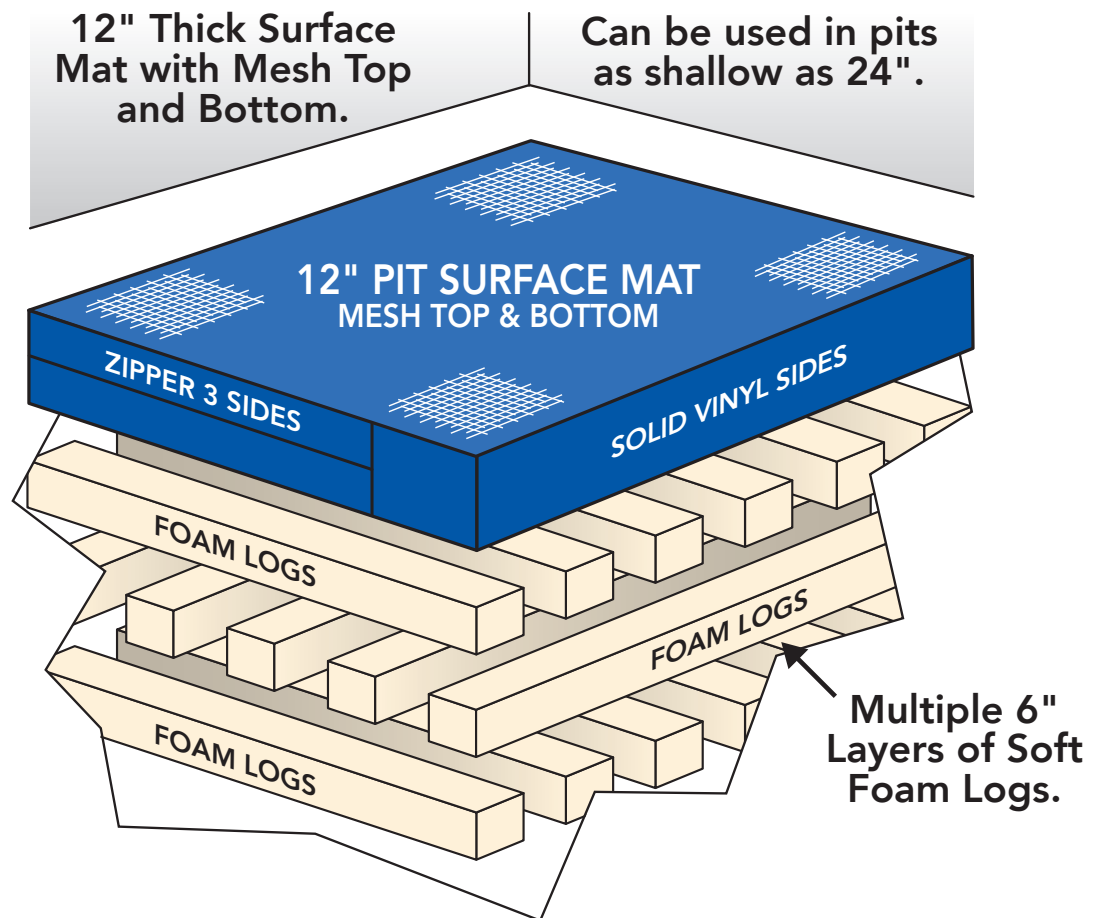

Layered Inground Pit System Cut-Away

Instead of filling your pit with a full size encased pit, try our Layered Inground Pit System. Our system features base layers of soft foam logs that channel and regulate airflow. The floor level layer is a self-contained 12" mat, also filled with soft polyfoam and covered with breather mesh fabric on top and bottom. Minimum pit depth is 24", deeper pits designed to your specification.

Our Layered In-Ground Pit Systems are custom made to your specs. Call (800) 779-1904 for all pricing.

IMPORTANT CONSUMER PRODUCT HAZARD WARNING — PLEASE READ!

Serious injury (including paralysis or death) could result from any activity involving motion, rotation, and/or height. All users of this equipment assume the risk of serious injury. Mats, pits, and padding cannot and do not eliminate hazards. This product should be used ONLY by properly trained and qualified participants under the supervision of a trained professional instructor. Do not allow use without proper supervision. Do not use a mat with tears, evidence of flattening, and/or other defects. Do not use apparatus with damaged, worn, and/or missing parts. Check for proper positioning of mats and apparatus before each use. Replace this label if it becomes damaged or illegible. This is not a toy.